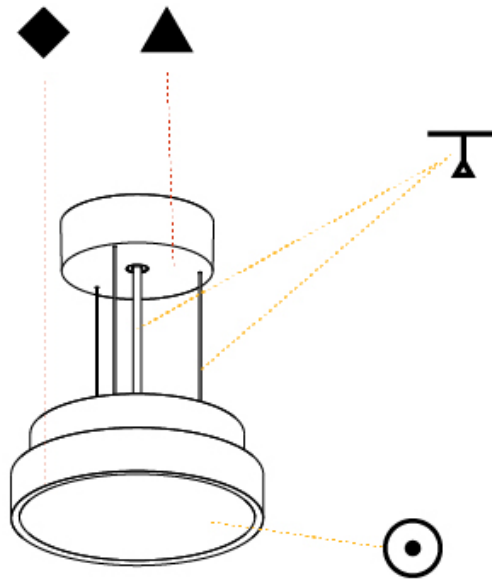

SIGN DIVA SUSPENSION

A300001-

PROJECT
TYPE
SPECIFIER
QUANTITY
DATE

A